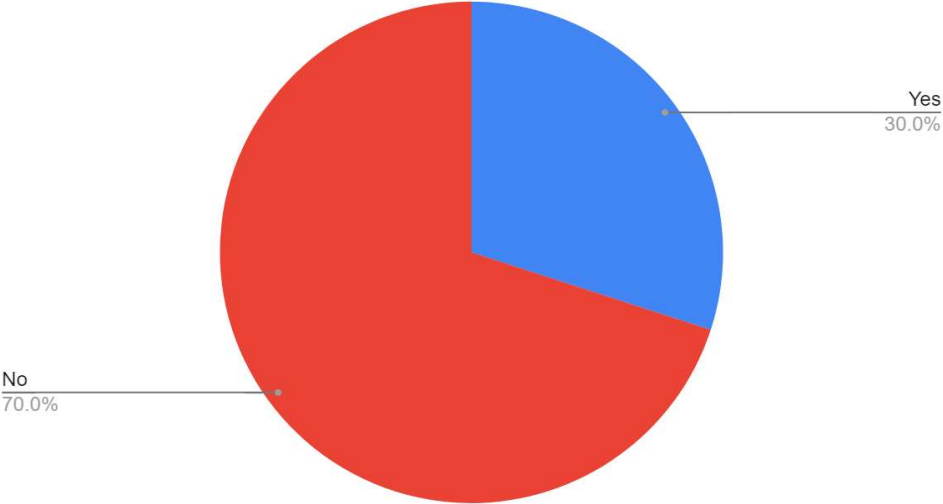

Guests Interested in Chat Room with Subscription?

Count of ChatRoom