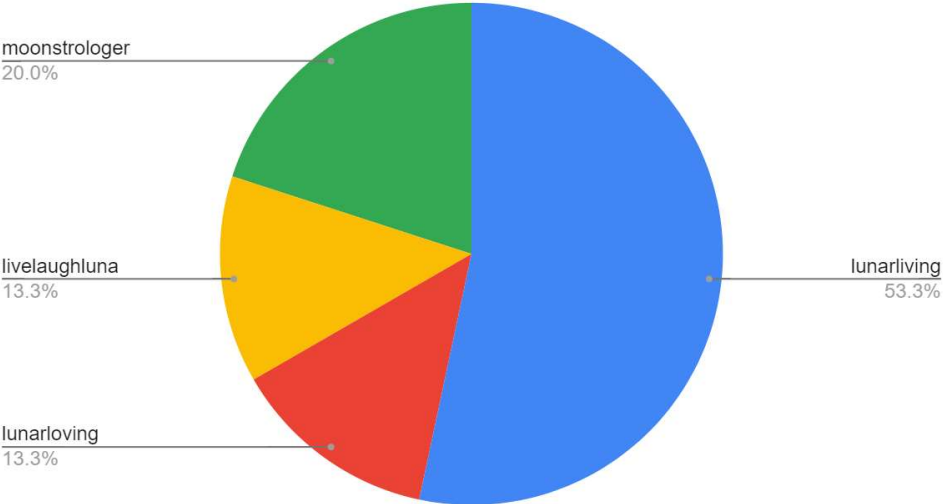

Personalized Features guests would be willing to subscribe to receive

Count

Other suggestions:

Community space

Would love to see the dates for a particular sign for the next 12 months? Like, choose the sign and get a table of Void of Course dates for that sign only.

Would like for Lunar VOC to be a full year table or list.

Finding a female romantic partner.

Monetary Value of personalized subscription features

Count of Dollar Value

Guests Interested in Chat Room with Subscription?

Count of ChatRoom

Preferred Domain Name for Subscription Services

Count of Domain Name