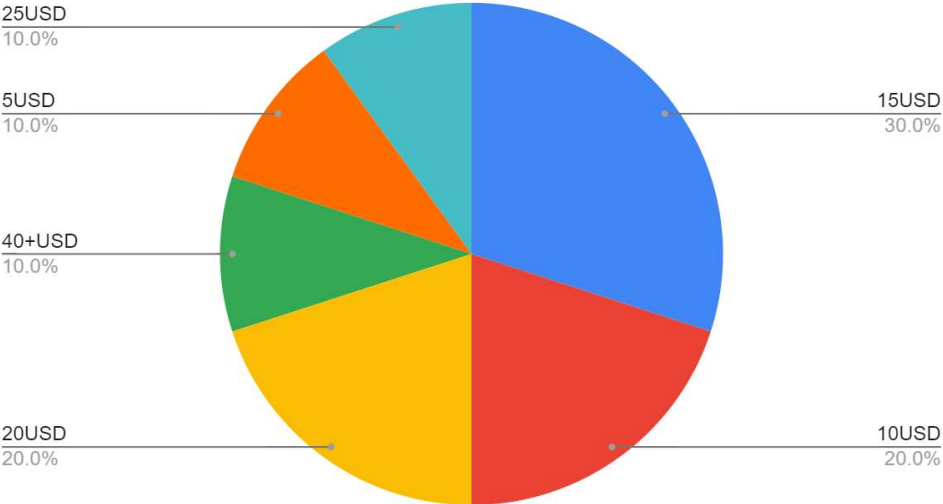

Personalized Features guests would be willing to subscribe to receive

Count

Other suggestions:

Community space

Would love to see the dates for a particular sign for the next 12 months? Like, choose the sign and get a table of Void of Course dates for that sign only.

Would like for Lunar VOC to be a full year table or list.

Finding a female romantic partner.

Monetary Value of personalized subscription features

Count of Dollar Value

Guests Interested in Chat Room with Subscription?