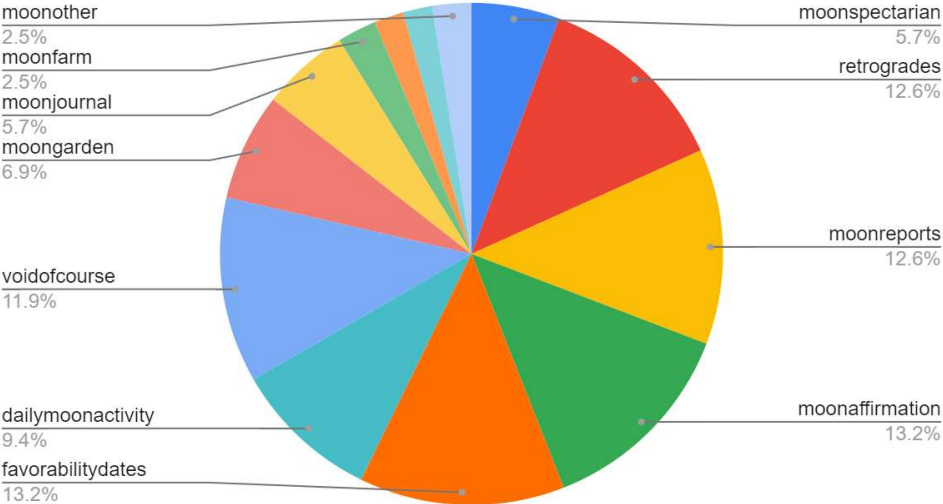

Personalized Features guests would be willing to subscribe to receive

Count

Other suggestions:

Community space

Would love to see the dates for a particular sign for the next 12 months? Like, choose the sign and get a table of Void of Course dates for that sign only.

Would like for Lunar VOC to be a full year table or list.

Finding a female romantic partner.

Monetary Value of personalized subscription features

Count of Dollar Value

Guests Interested in Chat Room with Subscription?